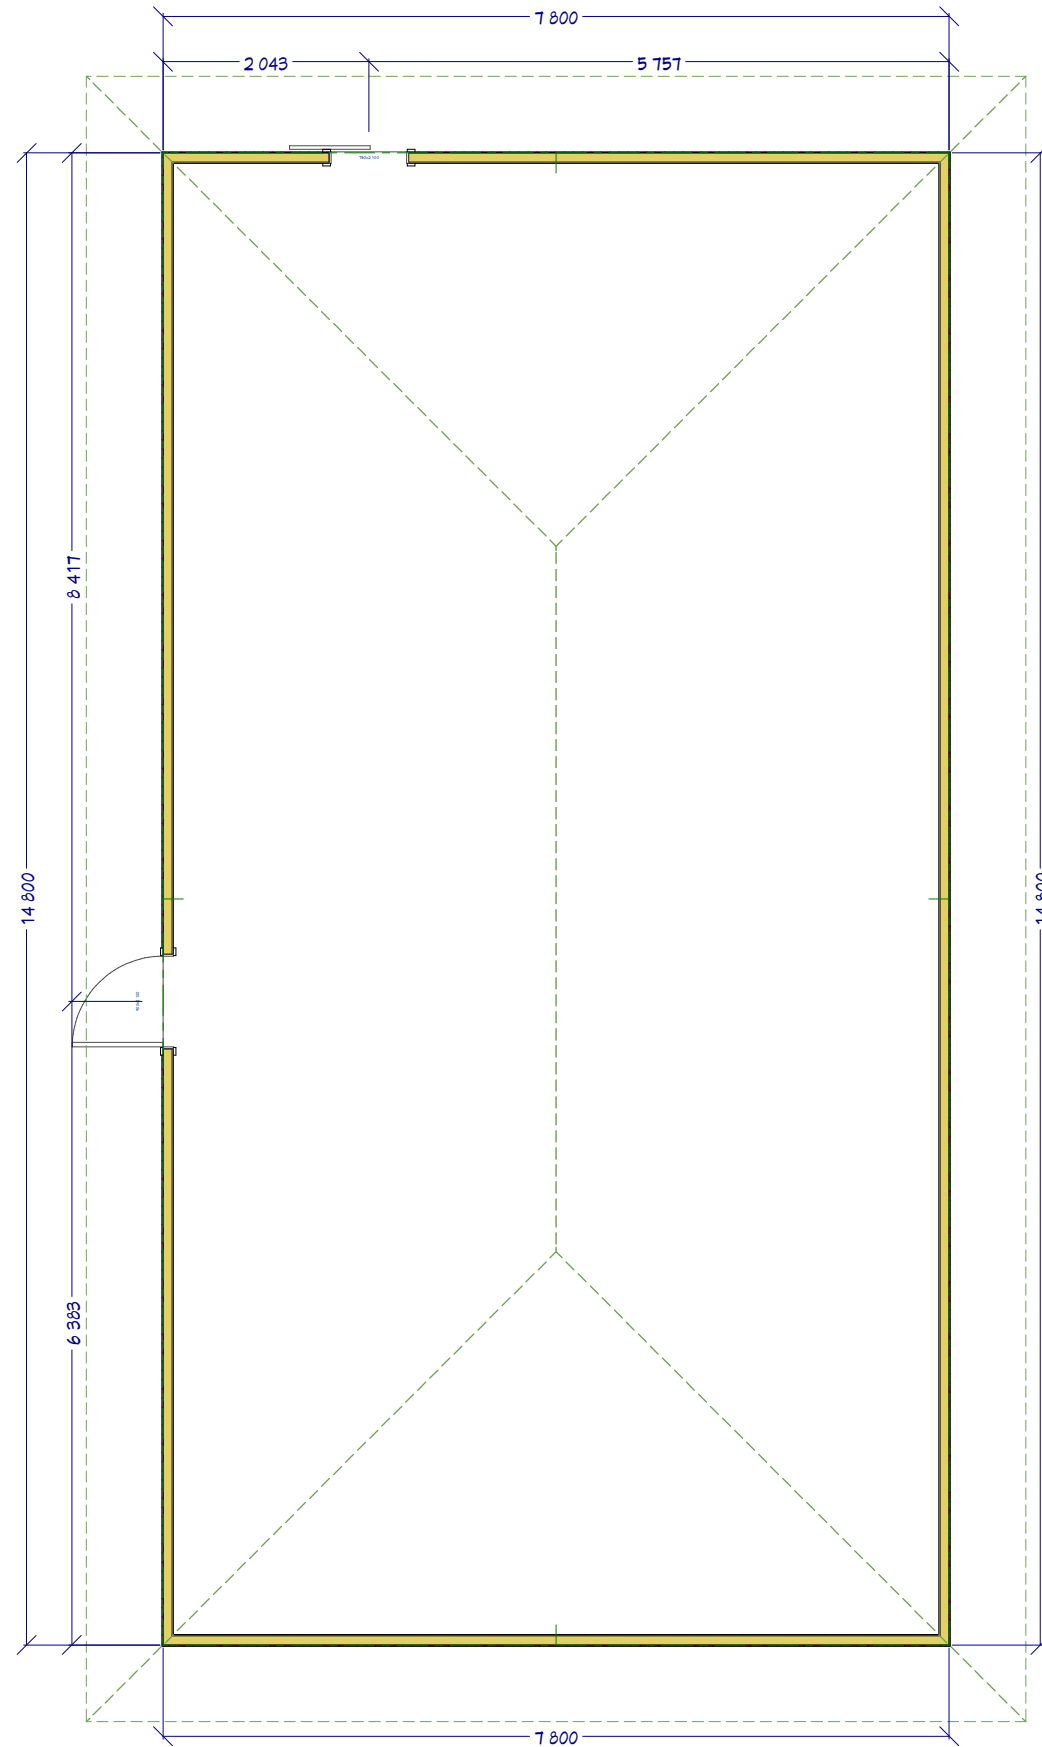

*Floorplan Prepared for  
Eltham Woolshed*

LIVING AREA  
115.4 SQ M