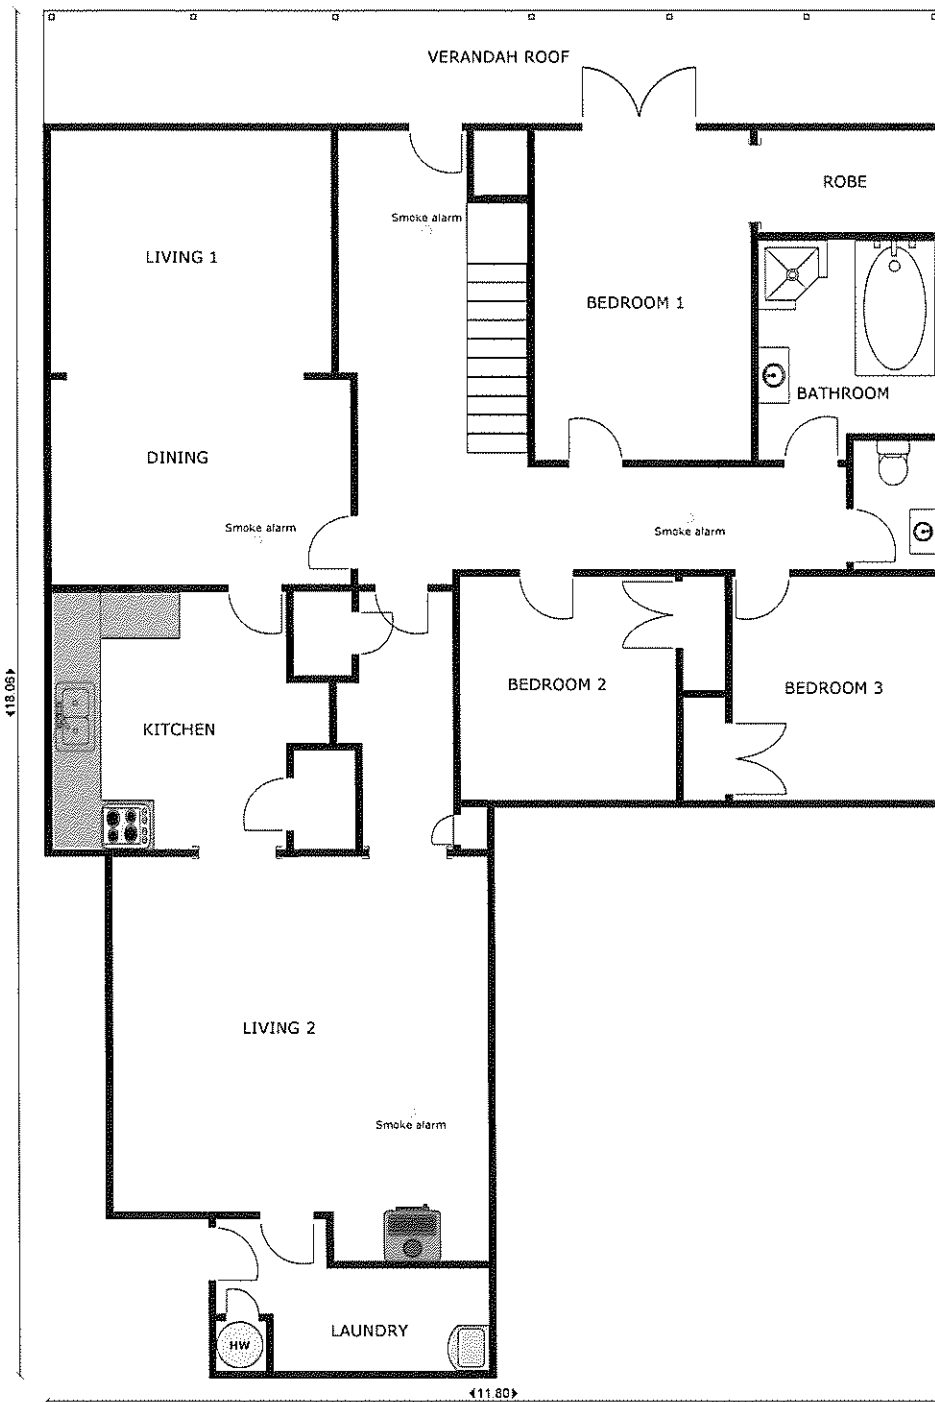

Pahiatua 5 Bedroom
141m² (Excl verandah roof)
Scale 1:100

Upstairs/Roof Space Plan
27.72m²