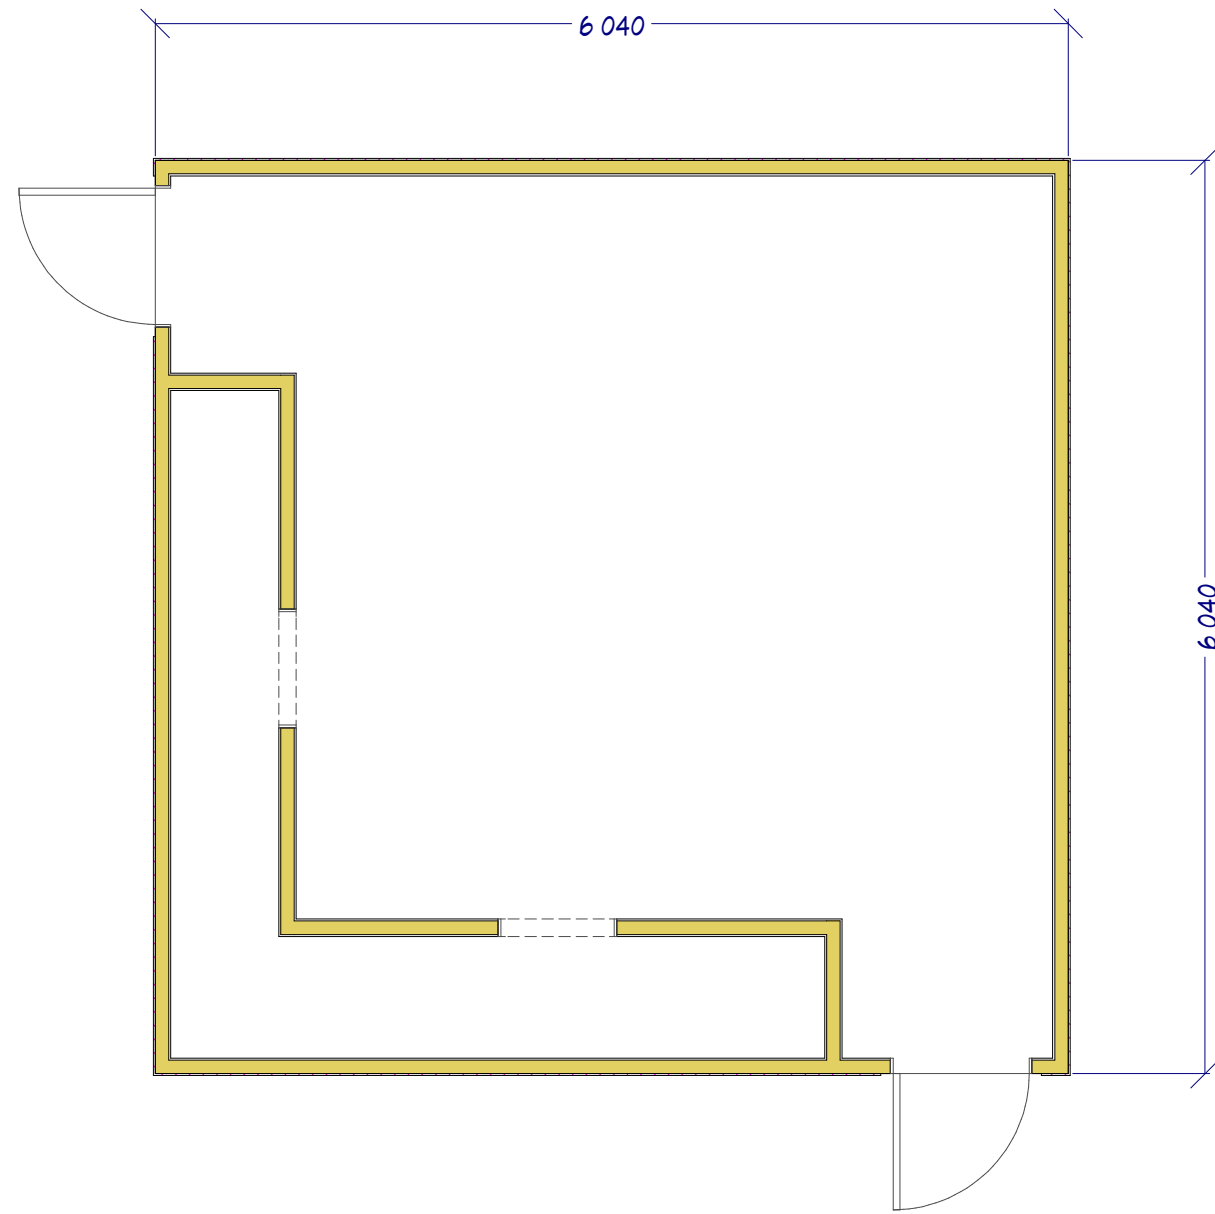

Sheet #

1

Drawn By:

CHM

Date:

13/08/2024

Scale:

1:50

Mangorei Claddroom 11

LIVING AREA
36.5 SQ M