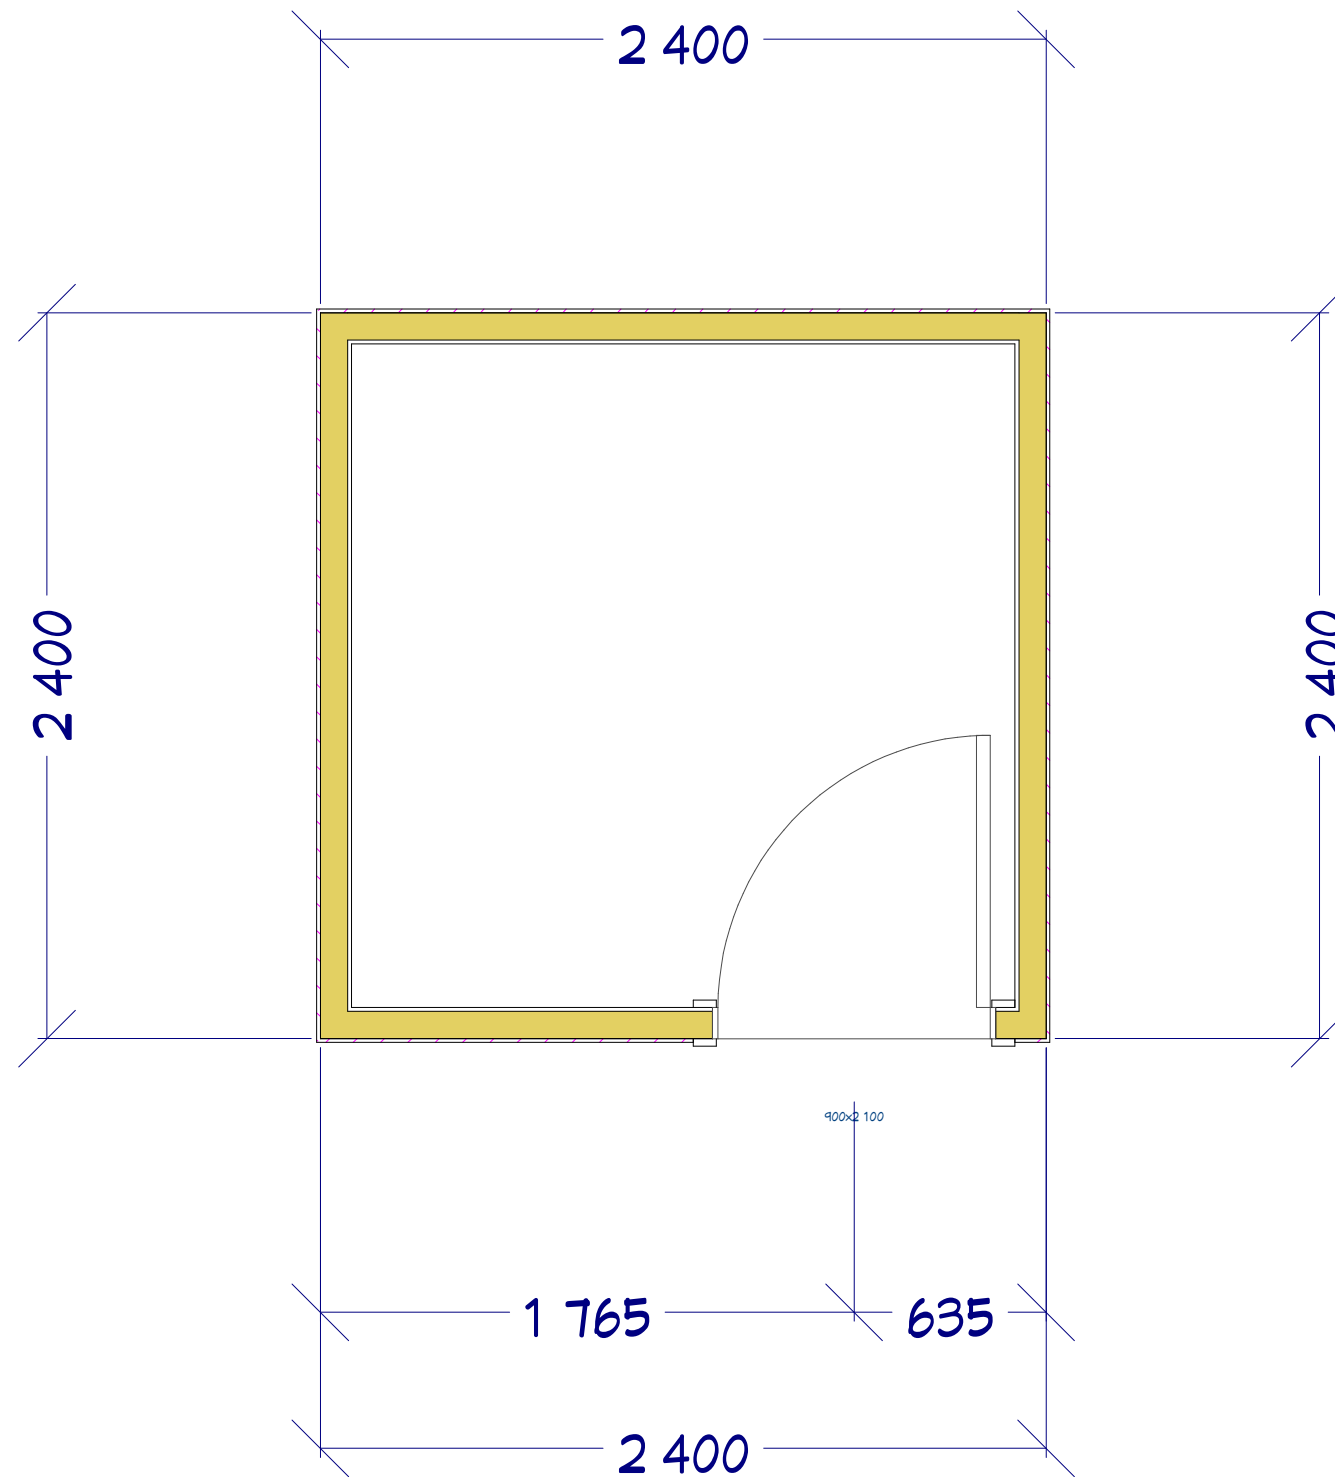

Floorplan Prepared for
Brians Shed

LIVING AREA
5.8 SQ M