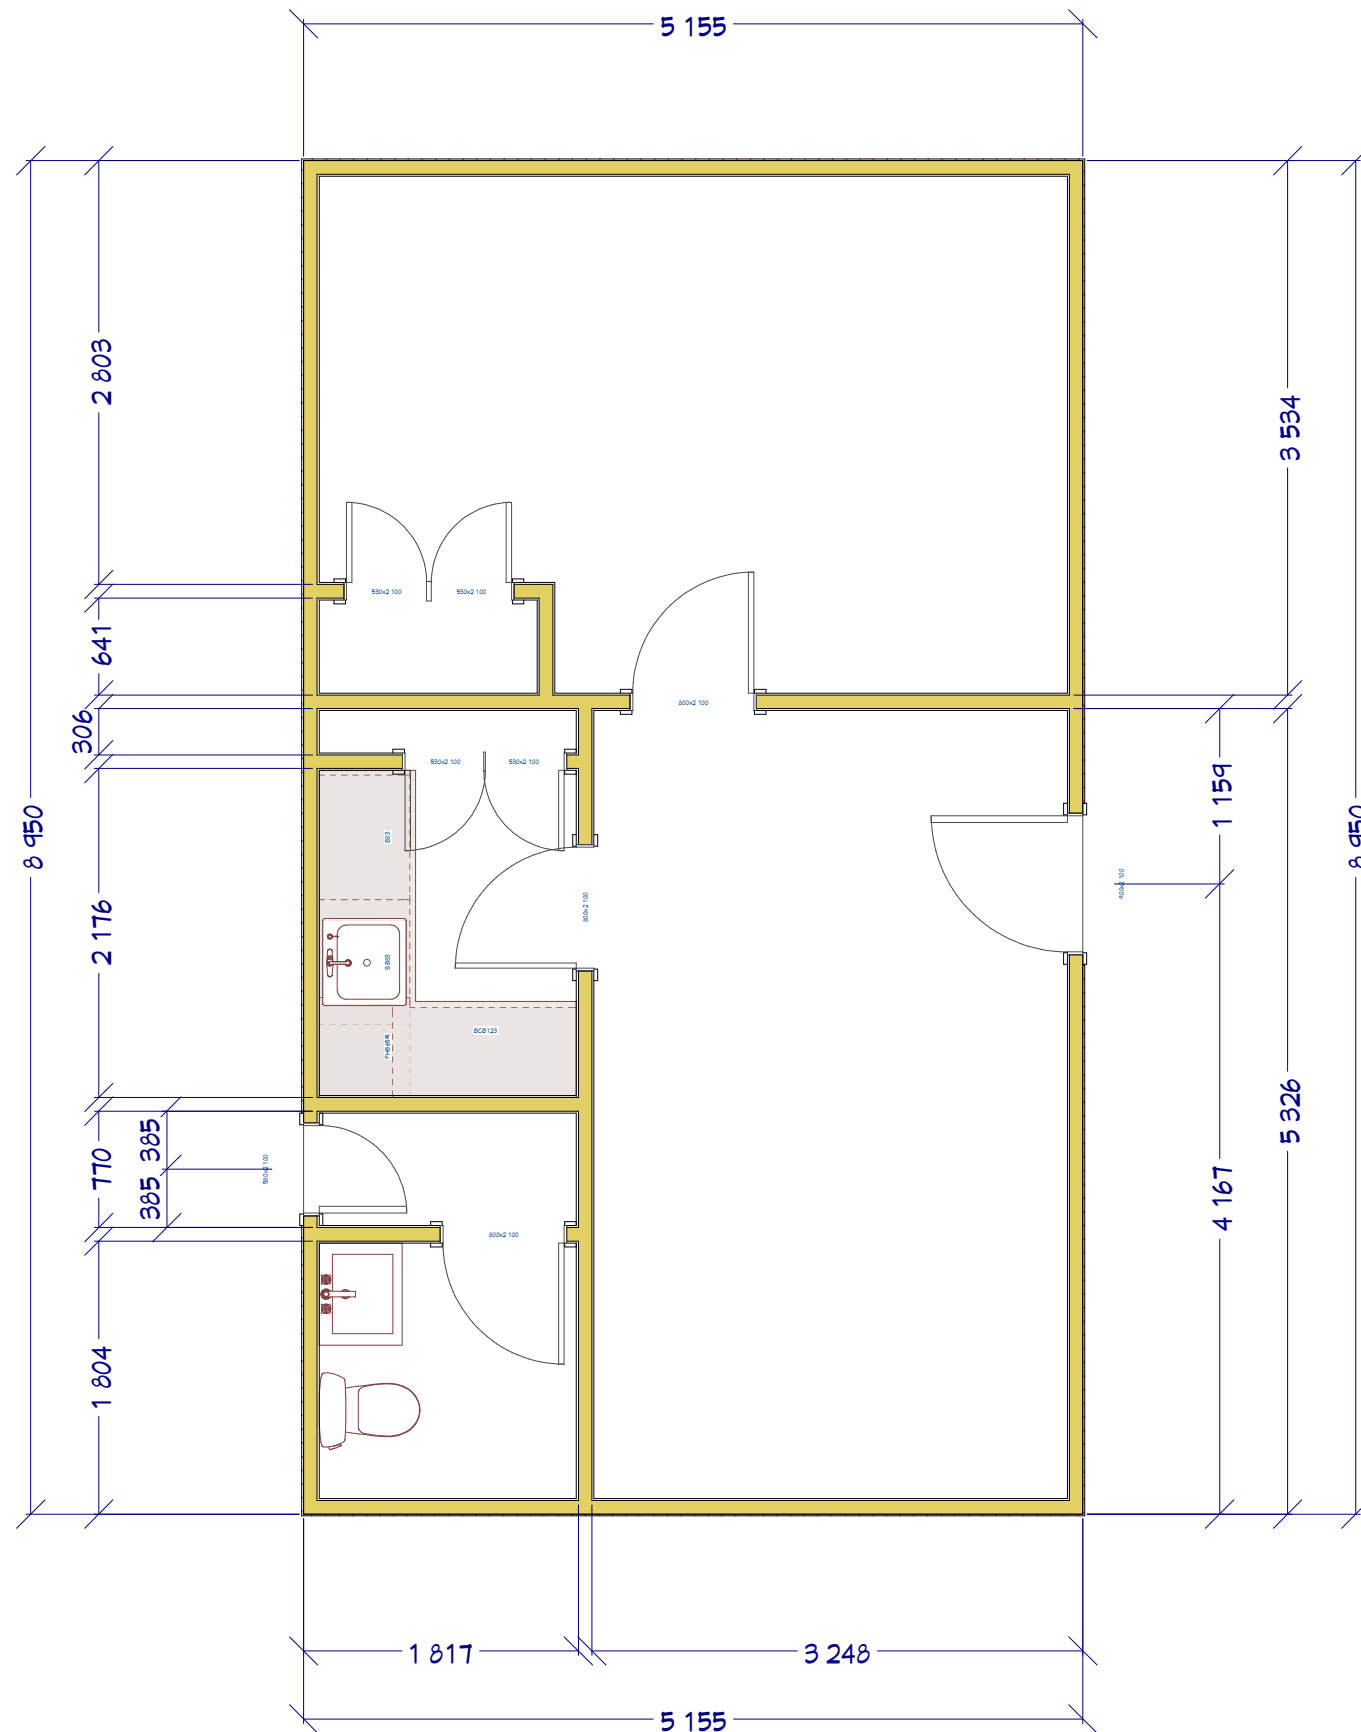

Floorplan Prepared for  
Tarahua House

LIVING AREA  
46.1 SQ M