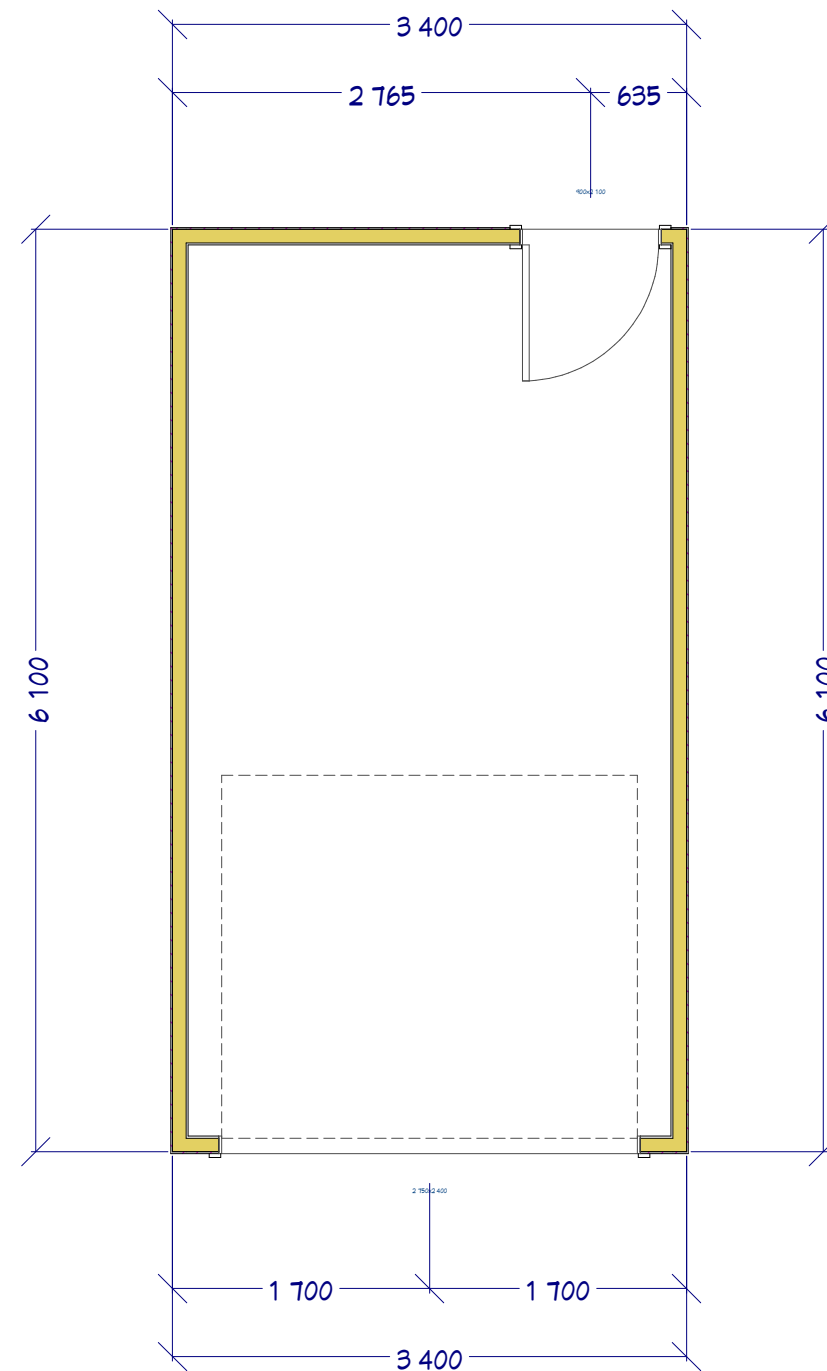

Floorplan Prepared for
Kurutau Shed

LIVING AREA
20.7 SQ M