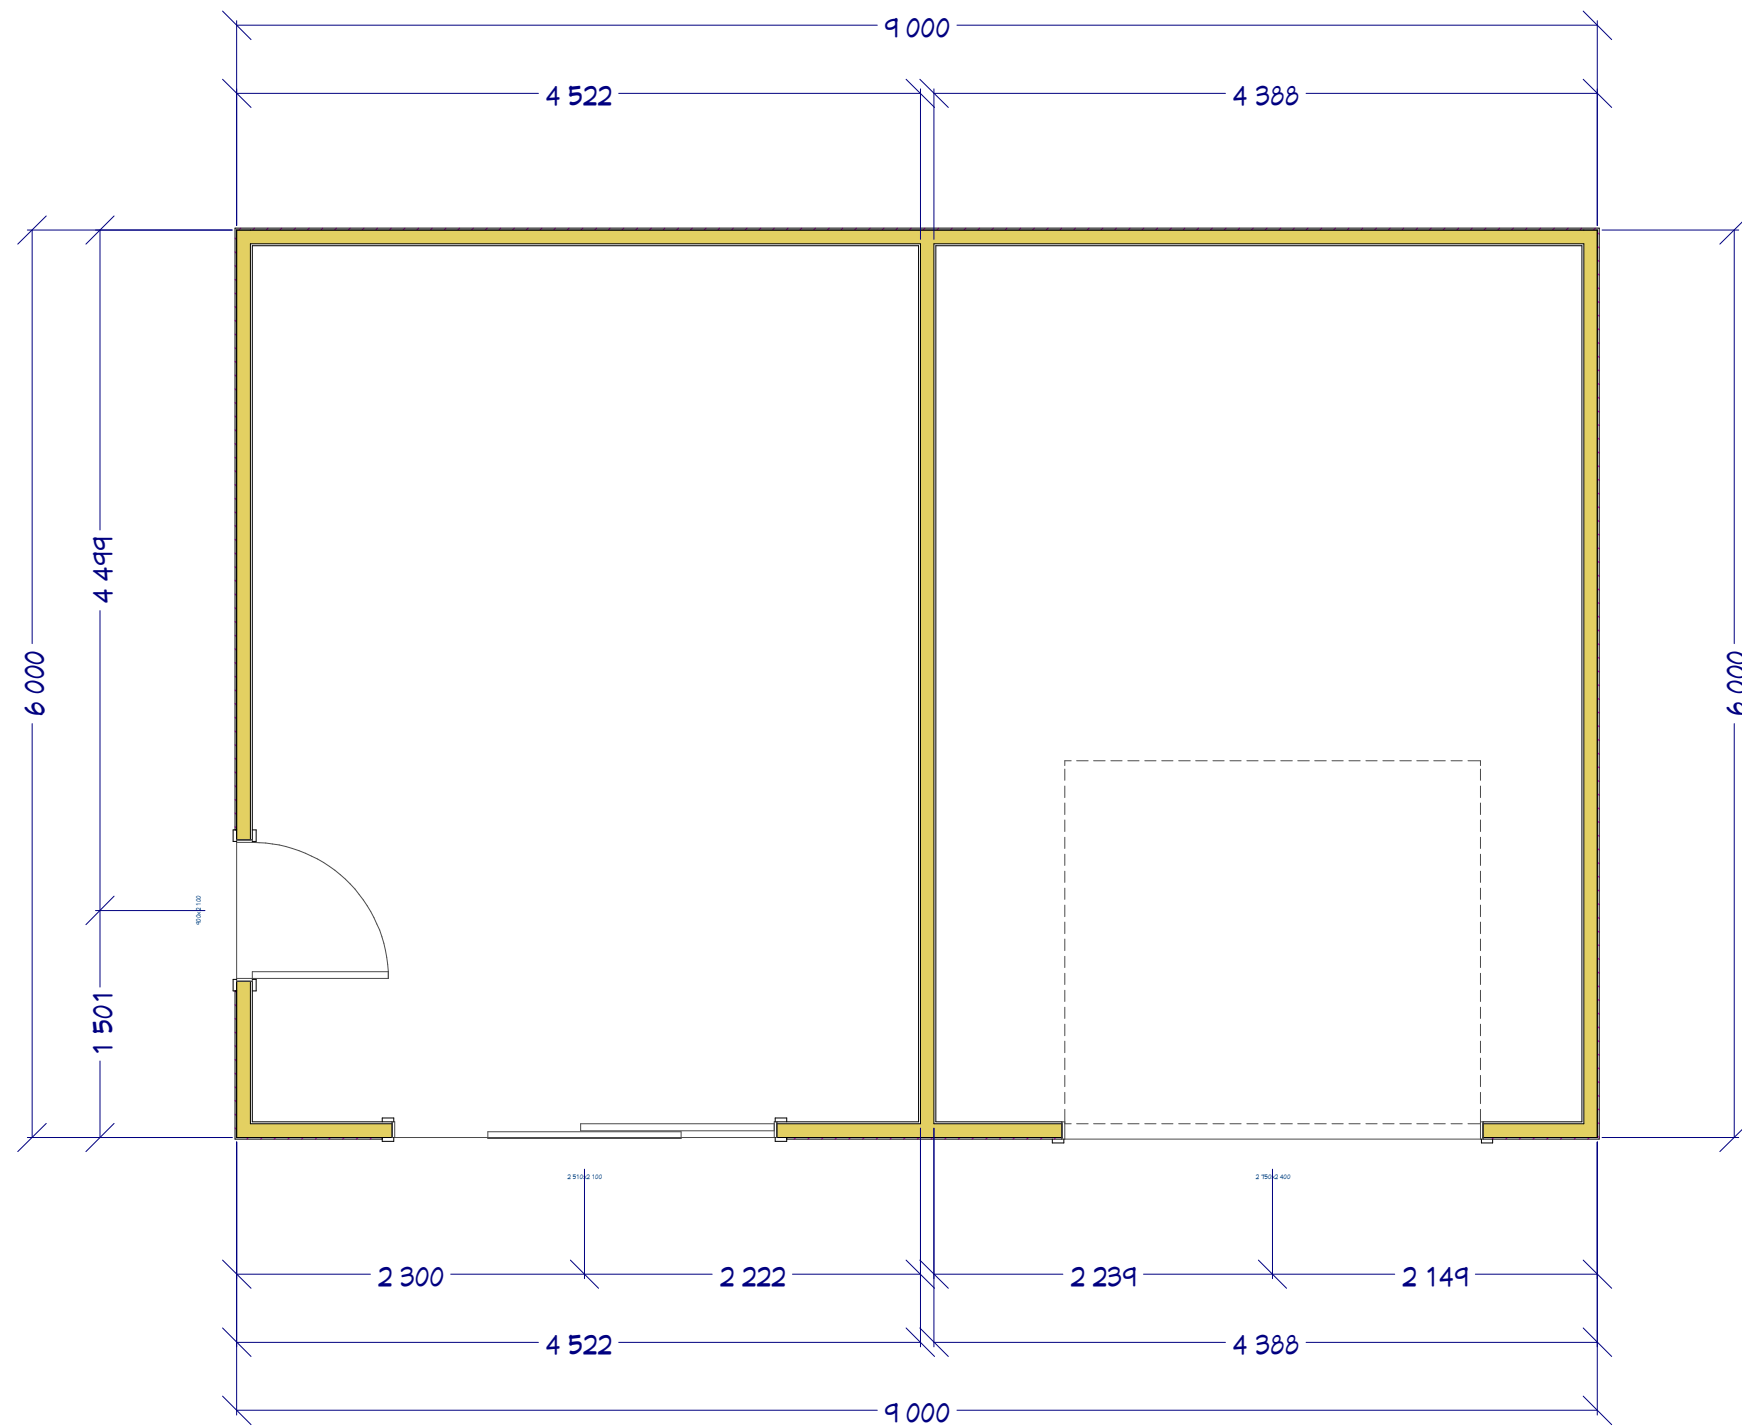

Floorplan Prepared for
North St Shed

LIVING AREA
54.0 SQ M